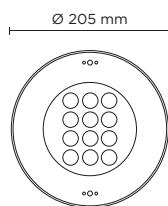

#### Technical data

Wattage	24 WATT
IP Rating	IP68 - 1 METERS DEPTH
IK Rating	IK09
Material	Completely made in stainless steel AISI 316 L marine grade
Trim	Stainless steel AISI 316 L marine grade
Light source	NR. 12 x 2W OSRAM LED
Screws	Stainless steel
Remote driver	24V DC NEEDED
Gasket	EPDM rubber
Glass	Tempered
Cable gland	PG11 made in nickel-plated brass.
Power cable	2 mt. neoprene power cable included
Recess housing	Polypropylene material
Gross weight	2,50 Kg

## POOL MAXI

Swimming-pool underwater luminaire, round shape, wall-recessed, completely made in stainless steel AISI 316L, polypropylene housing for recess. 24V remote driver needed, with 12 OSRAM LED. IP 68 rating.