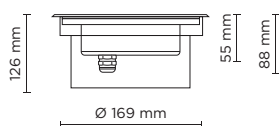

#### Technical data

Wattage	24 WATT
IP Rating	IP68 - 1 METERS DEPTH
IK Rating	IK09
Material	Completely made in stainless steel AISI 316 L marine grade
Trim	Stainless steel AISI 316 L marine grade
Light source	NR. 12 x 2W OSRAM LED
Screws	Stainless steel
Remote driver	24V DC NEEDED
Gasket	EPDM rubber
Glass	Tempered
Cable gland	PG11 made in nickel-plated brass.
Power cable	2 mt. neoprene power cable included
Recess housing	Polypropylene material
Gross weight	2,50 Kg

## POOL MAXI

Swimming-pool underwater luminaire, round shape, wall-recessed, completely made in stainless steel AISI 316L, polypropylene housing for recess. 24V remote driver needed, with 12 OSRAM LED. IP 68 rating.